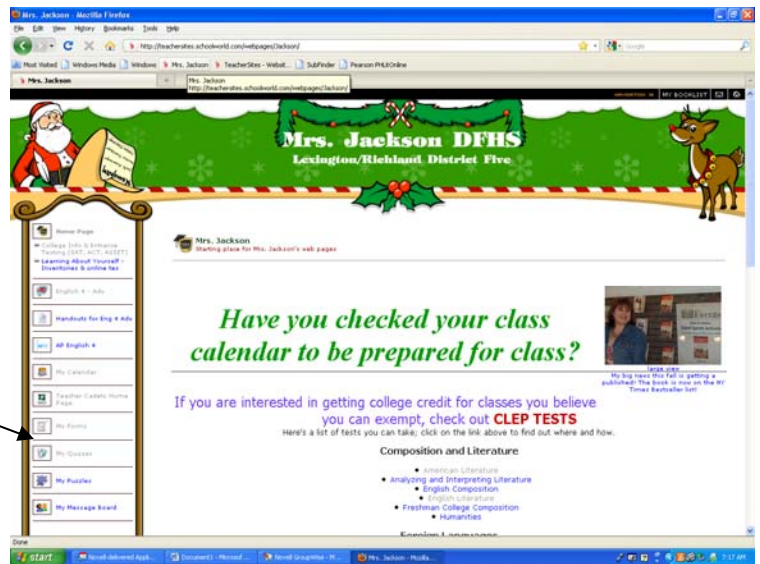

# To take Act 3 quiz: (or if you have NEVER taken an Act 1 or 2 quiz and need to take it.)

1. Go to Mrs. Jackson's website:
2. Click on *My Quizzes*

3. Select your class

4. Log in –  
Your password  
is your first name

You will have 30 minutes to finish the quiz.

Make sure you hit "submit" at the end or your results will not count. You can only take the quiz one time so be ready! Do NOT OPEN THE QUIZ and try to look up the answers. It will time out!