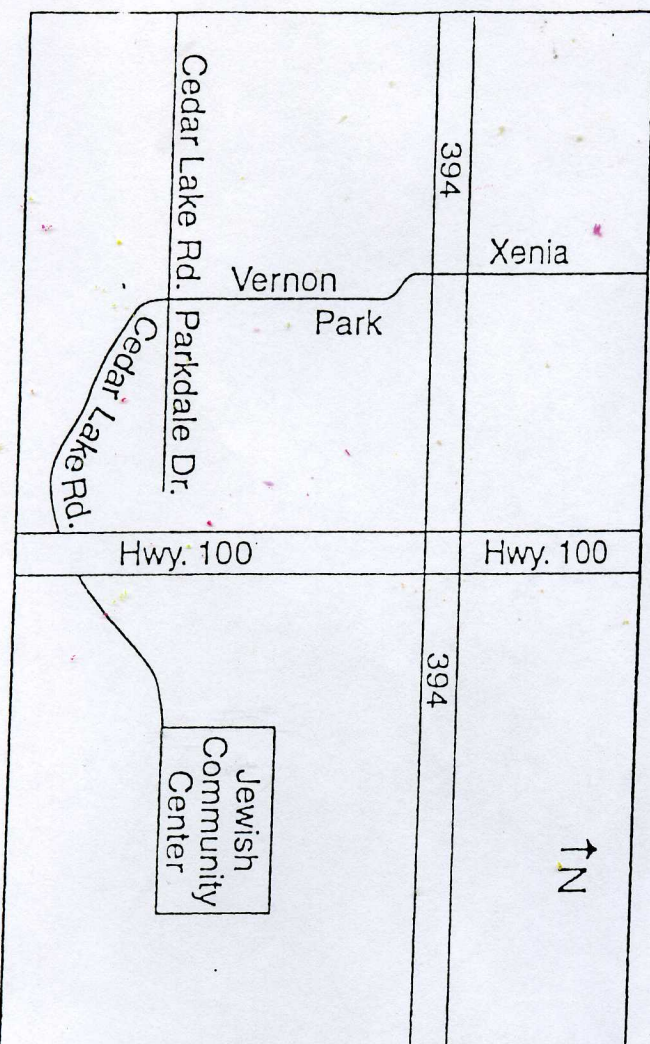

To Jewish Community Center

Driving North on Hwy. 100
 Exit at Cedar Lake Rd. exit
 Left when you get to Cedar Lake Rd.
 Continue on Cedar Lake Rd. to JCC

Driving South on Hwy. 100
 Exit at Cedar Lake Rd. exit
 Left at stop light
 Continue on Cedar Lake Rd. to JCC

From 394
 Exit at Park Place/Xenia exit
 South on Park Place (becomes Vernon)
 straight through all stop lights
 Continue on Cedar Lake Rd. to JCC