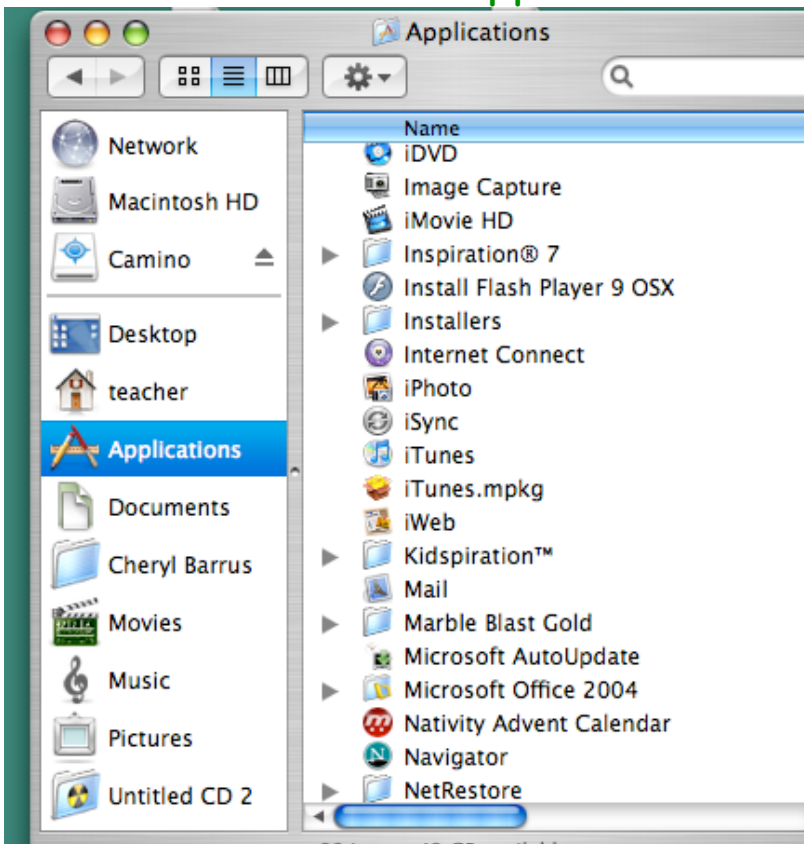

## Passion Project using Kidspiration

Step on double click on hard drive located in the upper right hand corner of your desk top.

When the hard drive is open find the application folder and double click on the folder so that the menu of that folder appears.

Locate the Kidspiration folder and double click on

Kidspiration™

this folder to locate this icon

Double click on this icon to open  
Kidspiration

Then choose new and picture to map out your project.